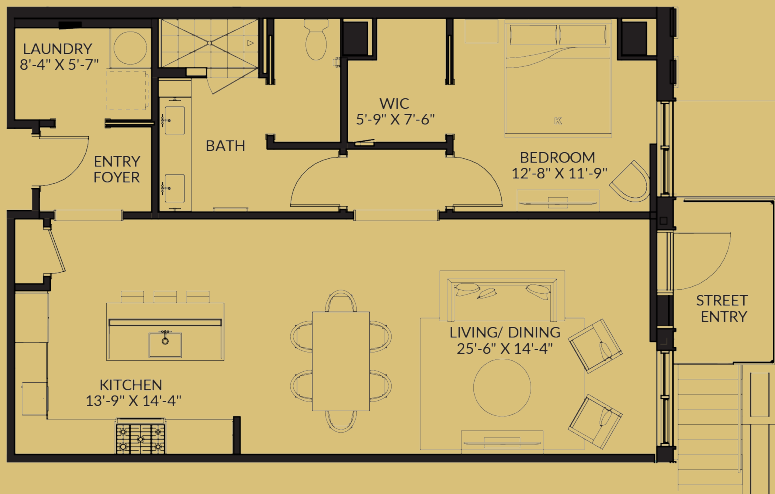

LEVEL 1
107

1 BED

1 BATH

1,101 SF

65 SF PATIO

THE
HENRY
315 N TRACY AVE | BOZEMAN, MT