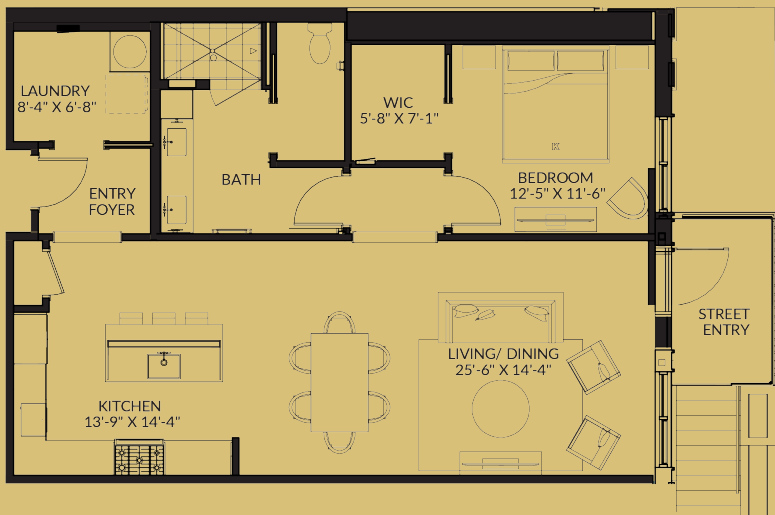

LEVEL 1  
**106**

1 BED

1 BATH

1,155 SF

65 SF PATIO

THE  
**HENRY**

315 N TRACY AVE | BOZEMAN, MT