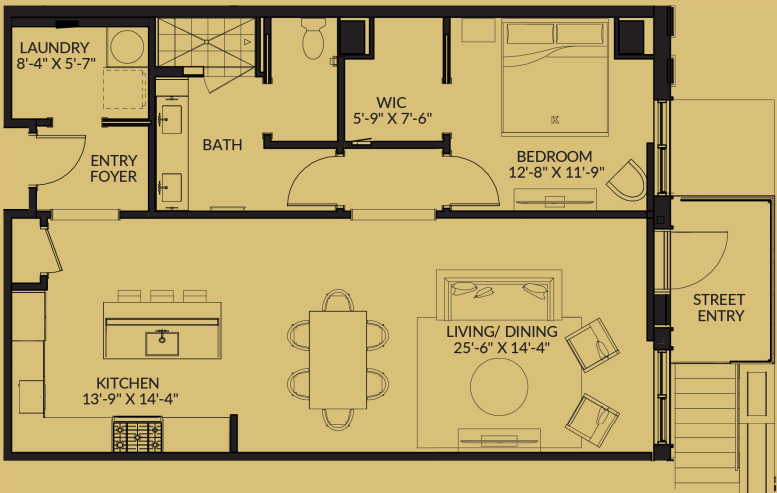

LEVEL 1  
**107**

1 BED

1 BATH

1,101 SF

65 SF PATIO

THE  
**HENRY**

315 N TRACY AVE | BOZEMAN, MT