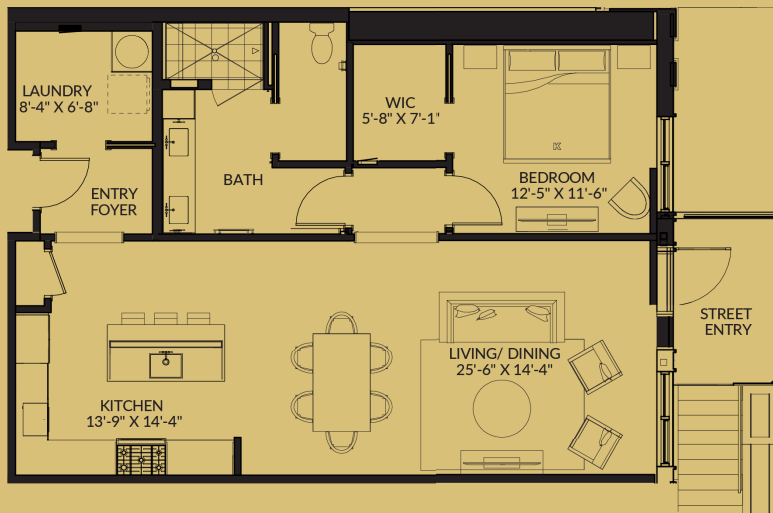

LEVEL 1  
**106**

1 BED

1 BATH

1,155 SF

65 SF PATIO

THE  
**HENRY**

315 N TRACY AVE | BOZEMAN, MT